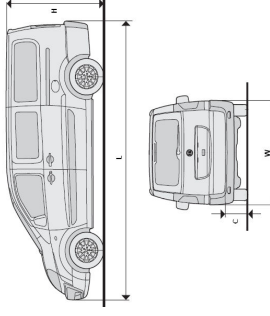

**GVW +30kg with 3rd row of seats

***491mm with pneumatic suspension

*** with 3rd row of seats

¹ Fuel Consumption MPG (l/100km). (EC Directive 80/1268 as amended by 2004/3).