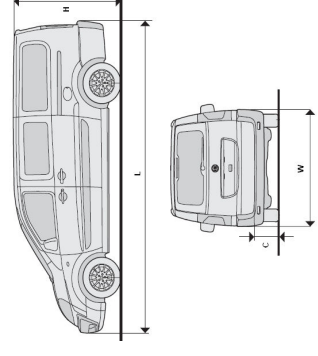

N1 = Homologated for goods transport M1 = Homologated for passenger transport

*GVW +30kg with 3rd row of seats

**491mm with pneumatic suspension

*** with 3rd row of seats

† Fuel Consumption MPG (l/100km), (EC Directive 80/1268 as amended by 2004/3).