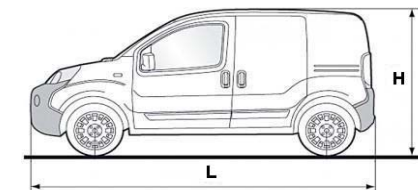

FIORINO COMBI															
225 1D2.0	Fiorino Combi Standard 5 Seat M1 1.3 Multijet Diesel 75 EURO 5	75 at 4000	190 at 1500	97	-	445	M1	1700	55.4 (5.1)	74.3 (3.8)	65.7 (4.3)***	113	3959	1716	1721[†]
225 1D7.0	Fiorino Combi Standard 5 Seat M1 1.3 Multijet Diesel 95 EURO 5	95 at 4000	200 at 1500	106	-	445	M1	1700	54.3 (5.2)	74.3 (3.8)	65.7 (4.3)	113	3959	1716	1721[†]
225 4C7.0	Fiorino Combi Adventure 4 Seat N1 1.3 Multijet Diesel 95 EURO 5	95 at 4000	200 at 1500	106	-	490	N1	1755	54.3 (5.2)	74.3 (3.8)	65.7 (4.3)	113	3970	1716	1803
225 4D7.0	Fiorino Combi Adventure 5 Seat M1 1.3 Multijet Diesel 95 EURO 5	95 at 4000	200 at 1500	106	-	445	M1	1700	54.3 (5.2)	74.3 (3.8)	65.7 (4.3)	113	3970	1716	1803

N1 = Homologated for goods transport M1 = Homologated for passenger transport

*Payload volume with optional folding passenger seat

**Fuel Consumption MPG (l/100km). (EC Directive 80/1268 as amended by 2004/3).

***With Robotized Gearbox, Combined Fuel Consumption 67.3 MPG (4.2l/100km). CO2 Emissions 109g/km.

[†]1782mm with Roof Bars